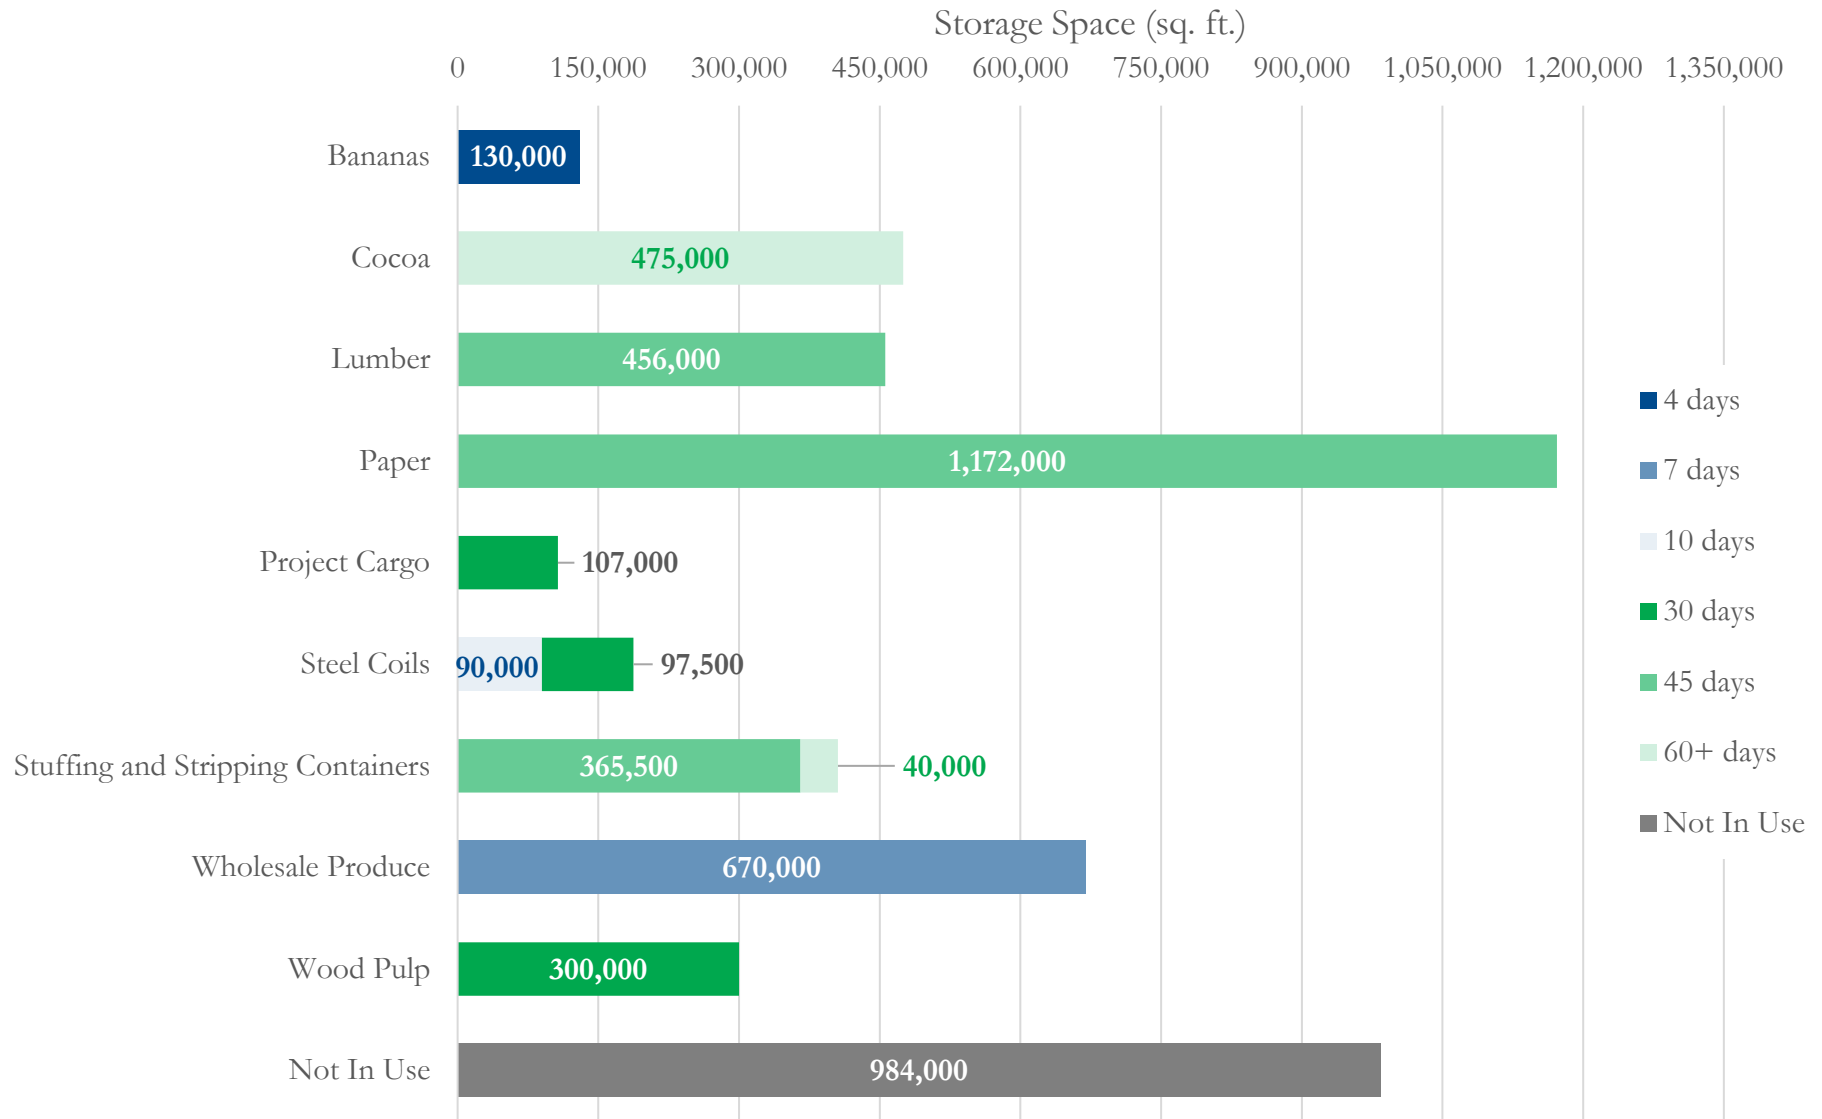

PRPA Warehouses by Type

PRPA Warehouses by Age and Status

Source: System Preservation Plan, 2010 and PRPA Property Abstracts

PRPA Warehouses Storage Space (sq. ft.), Use and Dwell Time (Days)

Source: System Preservation Plan, 2010 and PRPA Property Abstracts

PRPA Warehouse Accessibility by Use